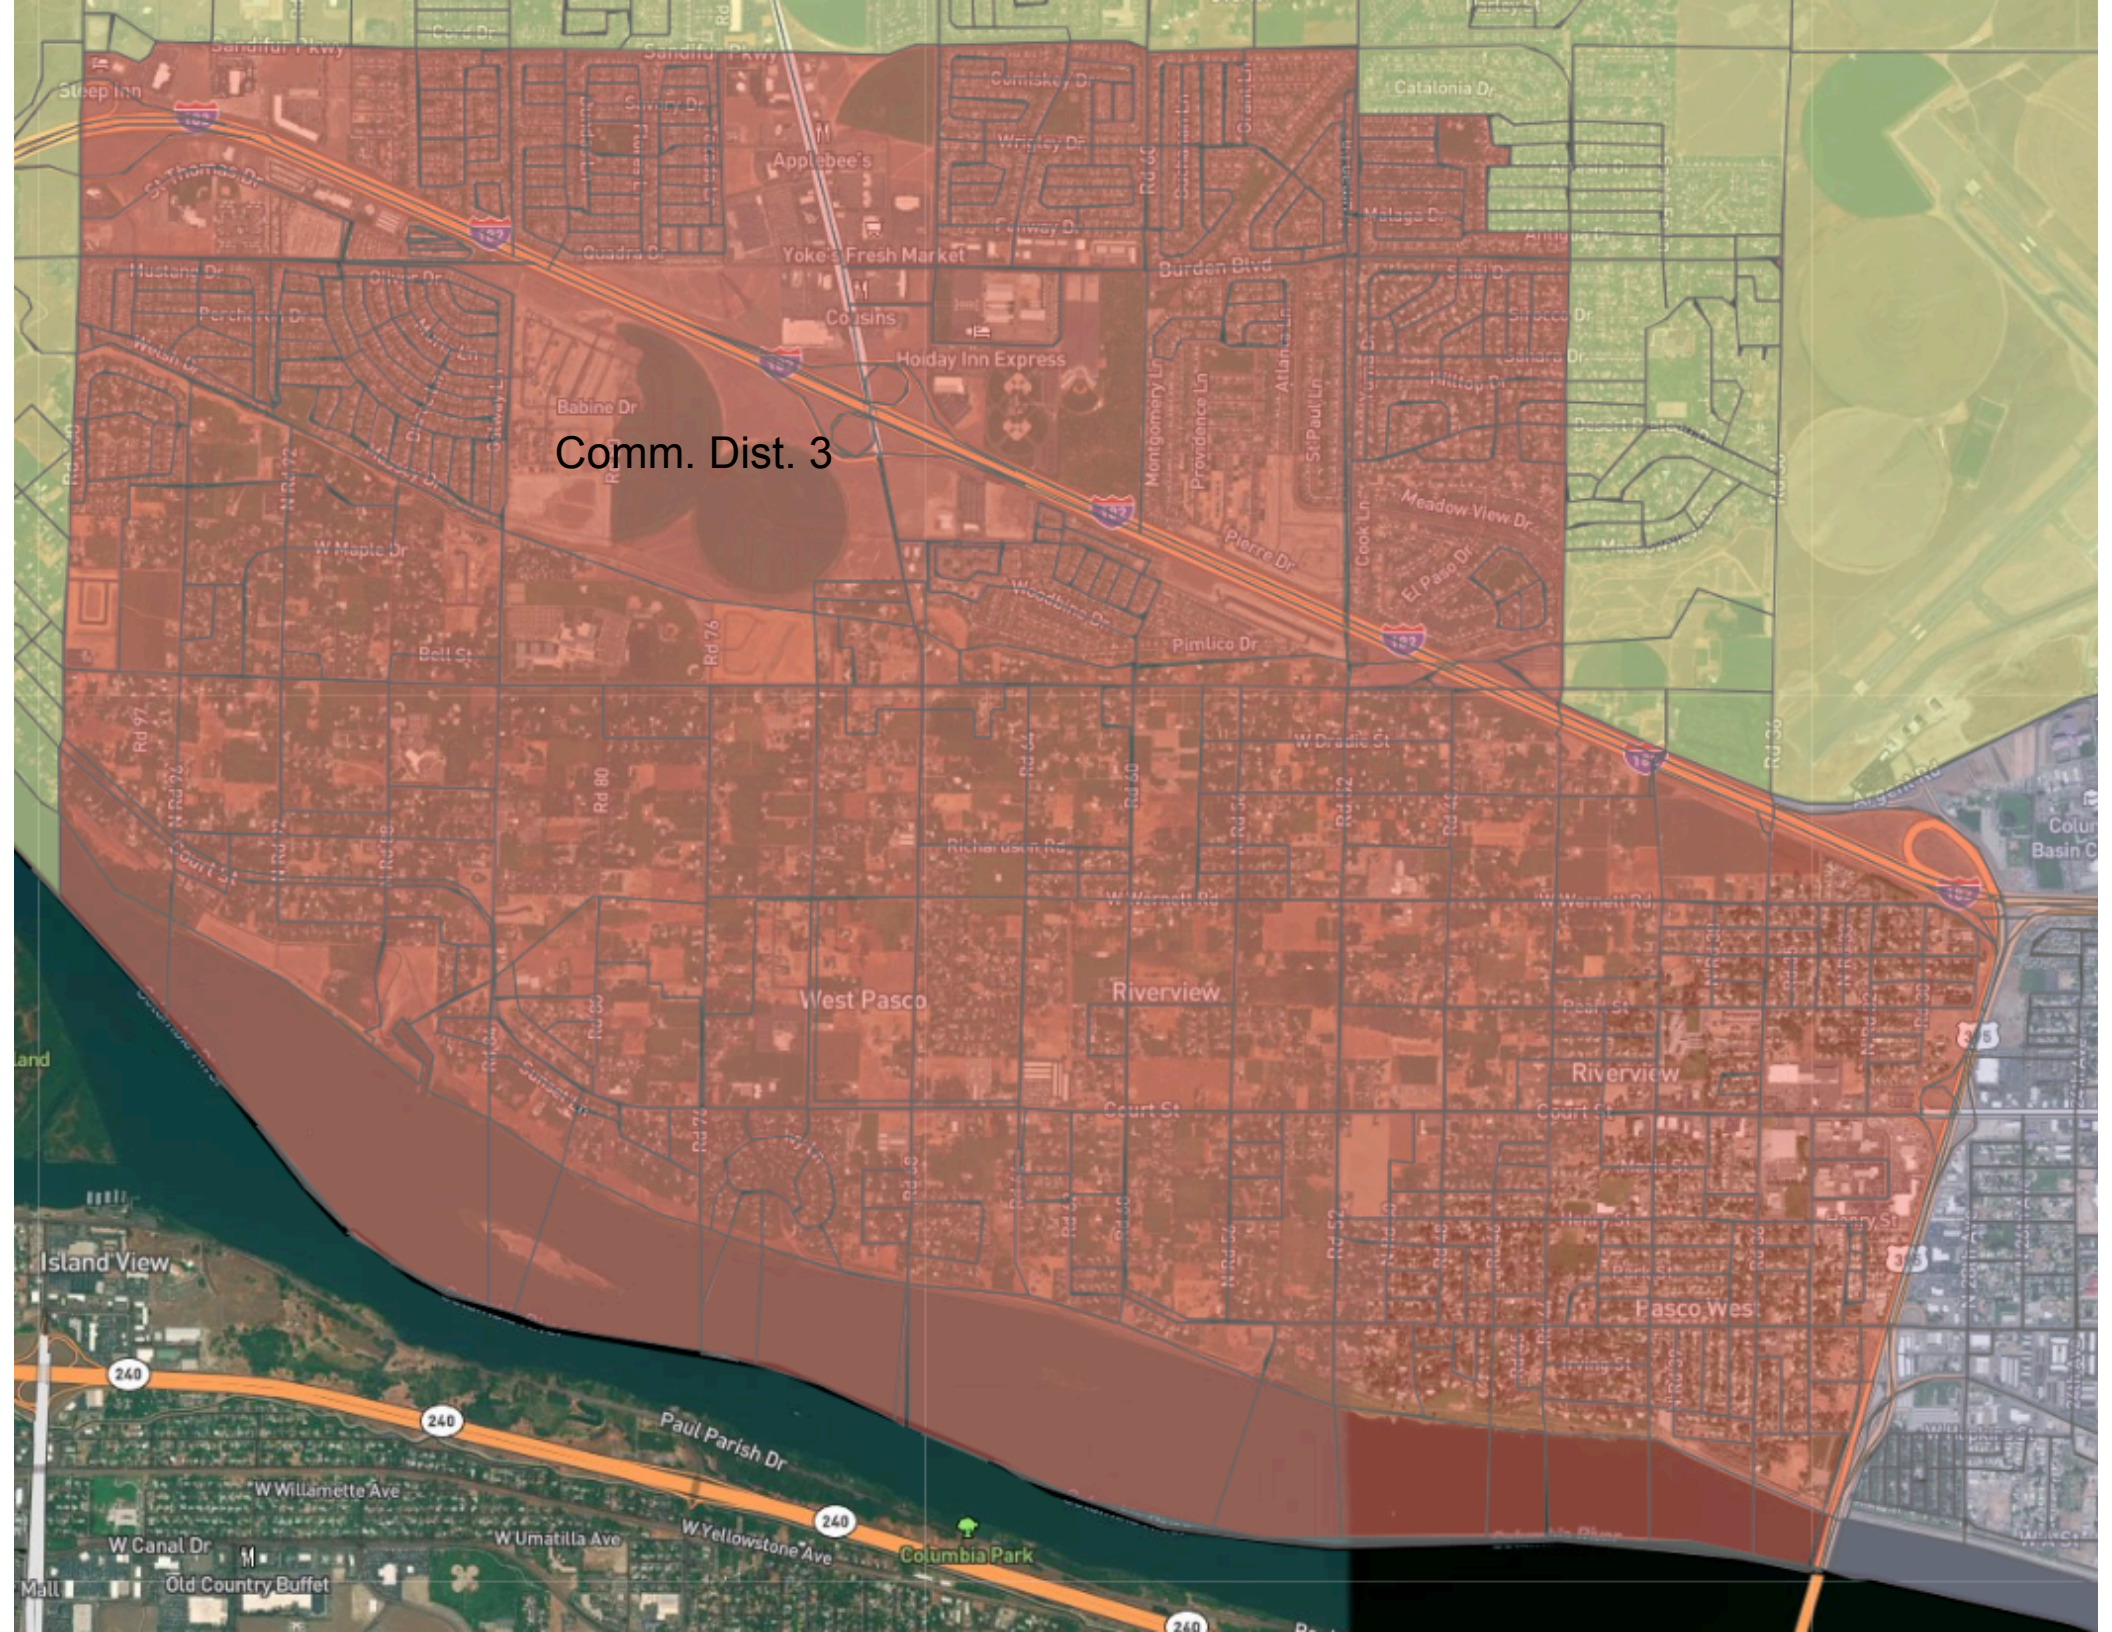

Comm. Dist. 3

Comm. Dist. 2

District	Hispanic/Latino (CVAP) Percent	Hispanic/Latino (CVAP)	Population (CVAP)	Hispanic/Latino (Total)	Population (Total)
1	23.02%	3828	16626	12252	29145
2	59.59%	7027	11793	26047	31925
3	22.31%	4028	18057	9429	29139