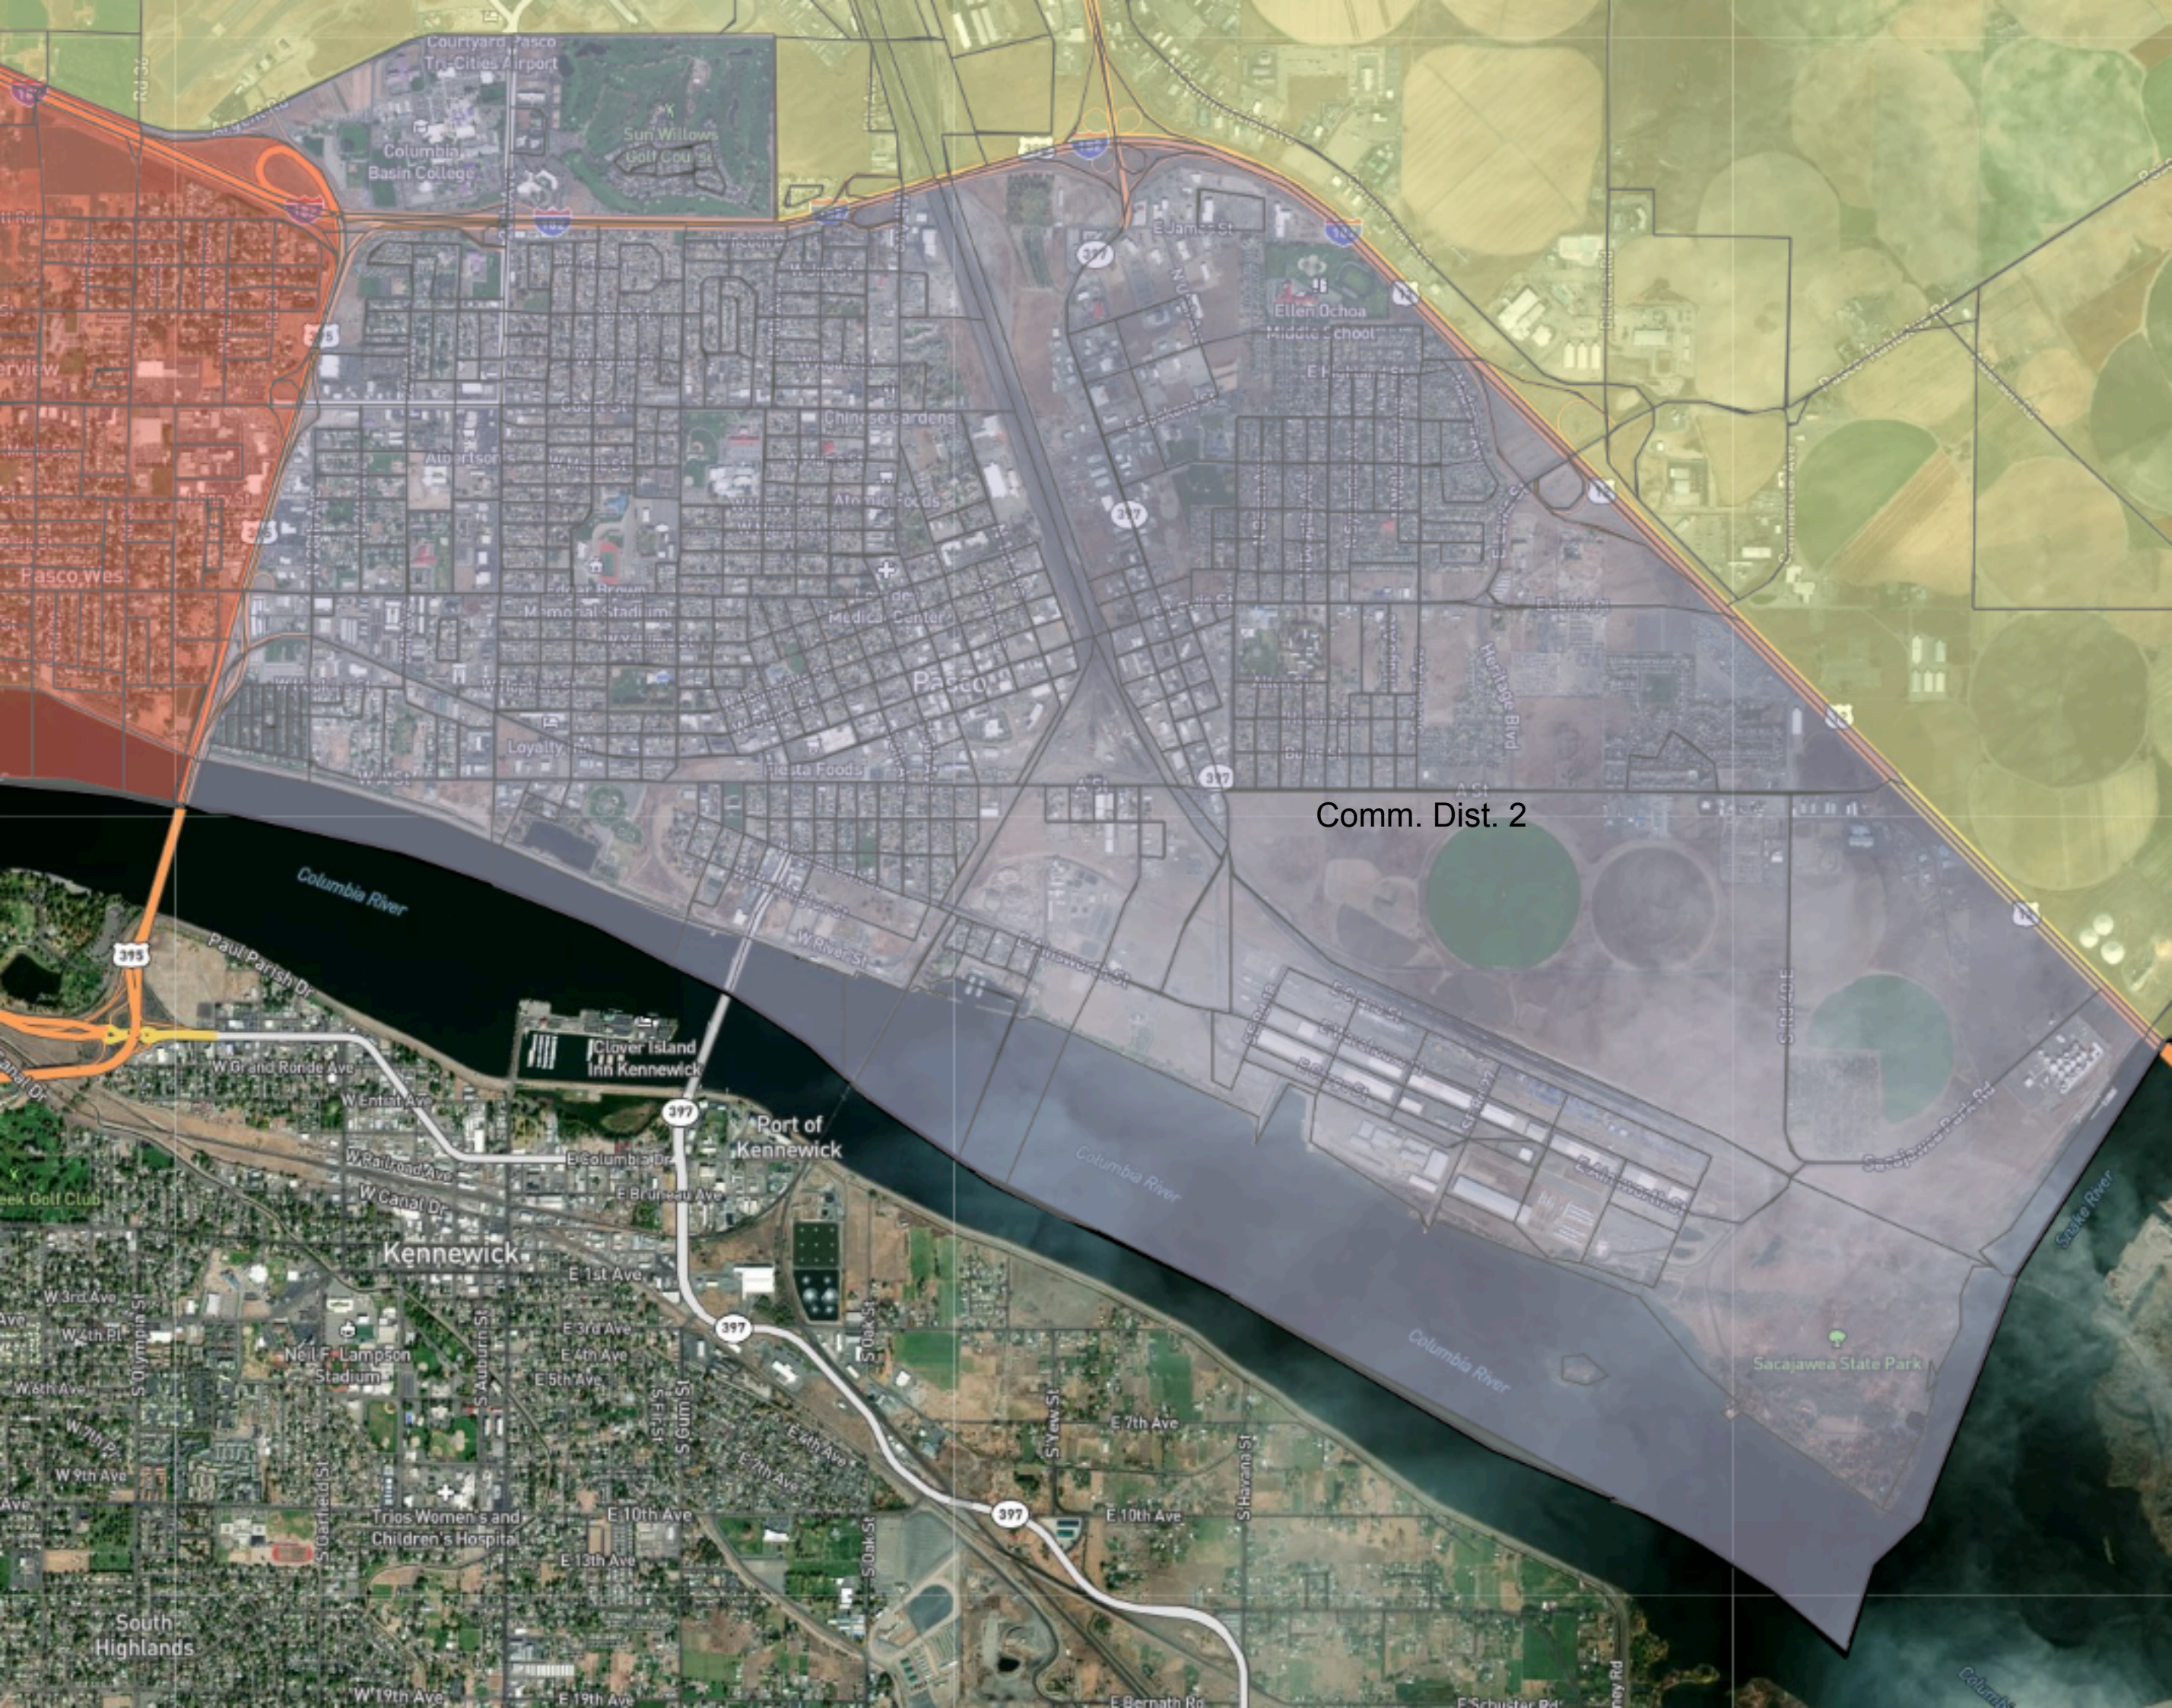

Comm. Dist. 3

Comm. Dist. 2

District	Hispanic/Latino (CVAP) Percent	Hispanic/Latino (CVAP)	Population (CVAP)	Hispanic/Latino (Total)	Population (Total)
1	23.02%	3828	16626	12252	29145
2	59.59%	7027	11793	26047	31925
3	22.31%	4028	18057	9429	29139